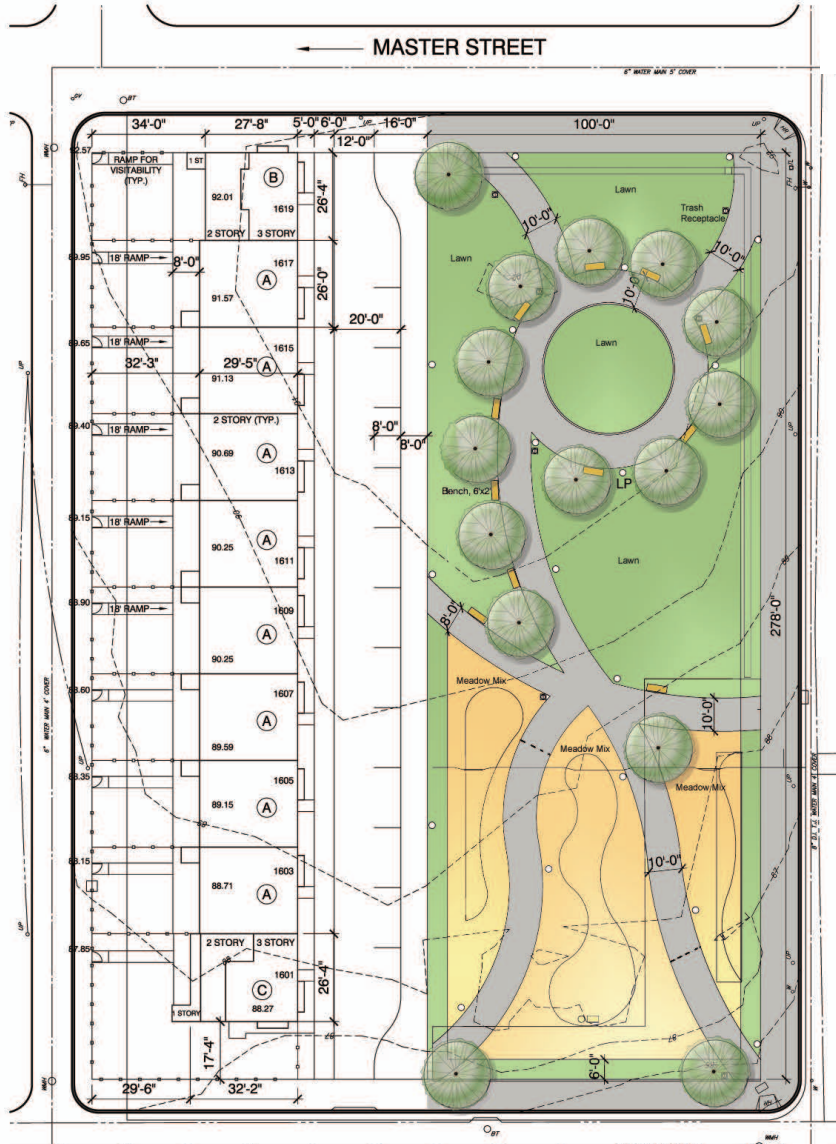

Ingersoll Park

Park

Neighborhood